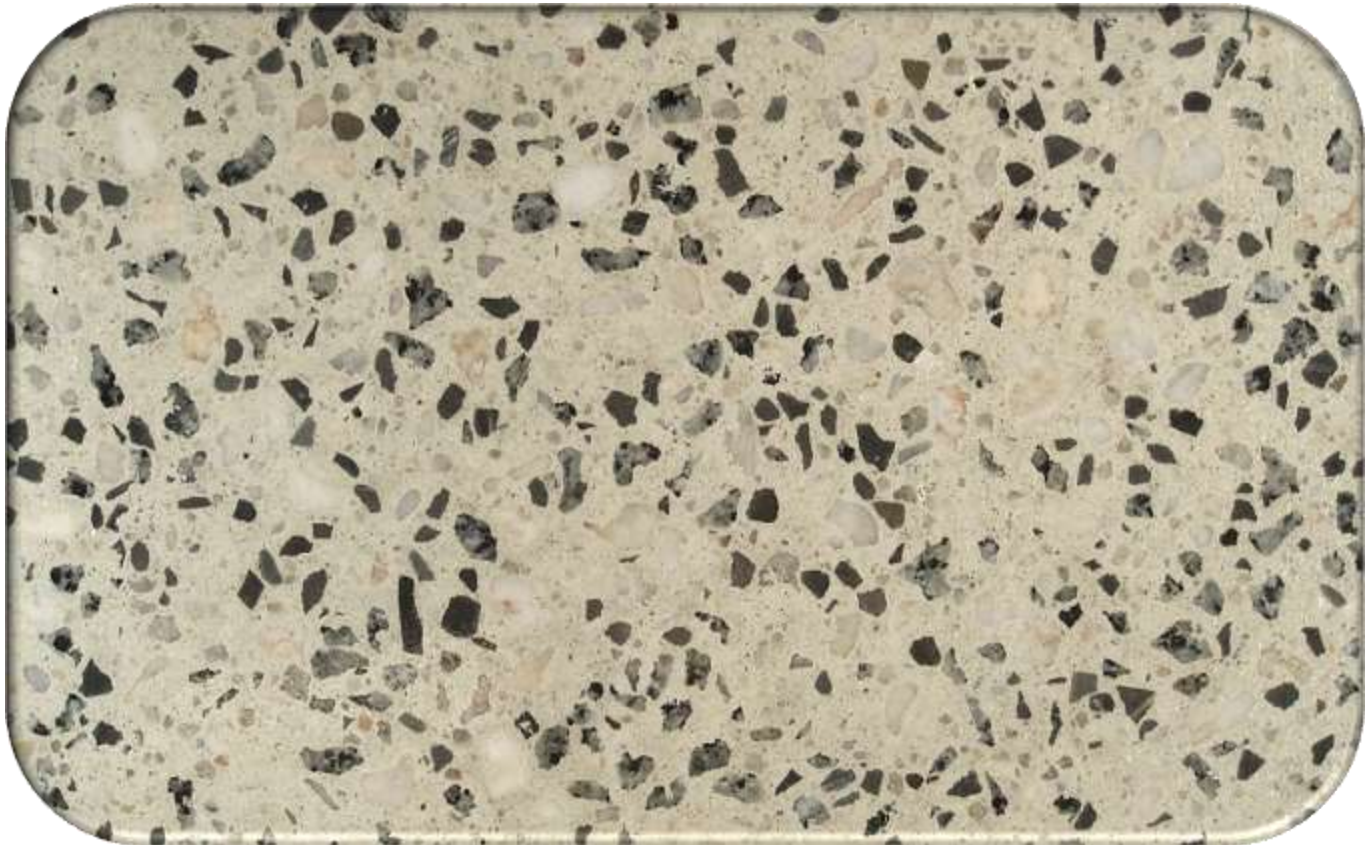

PRODUCT NAME:

FALSTAD DELTA 712 <sup>3</sup>/<sub>4</sub> WHITE

PRODUCT CODE:

PSWFALD712TW

DESCRIPTION:

Large rounded white/orange pebble blended with grey Granite and Bluestone and set in an off white cement base.

SPECIFICATION:

32MPa Off White cement base + shrinkage control  
<sup>3</sup>/<sub>4</sub> WHITE added colour.

ADDITIONAL CODES:

OXWHT (3/4 dose of Titanium White pigment)

STONE CHARACTERISTICS OUTSIDE PHOTO RANGE MAY VARY