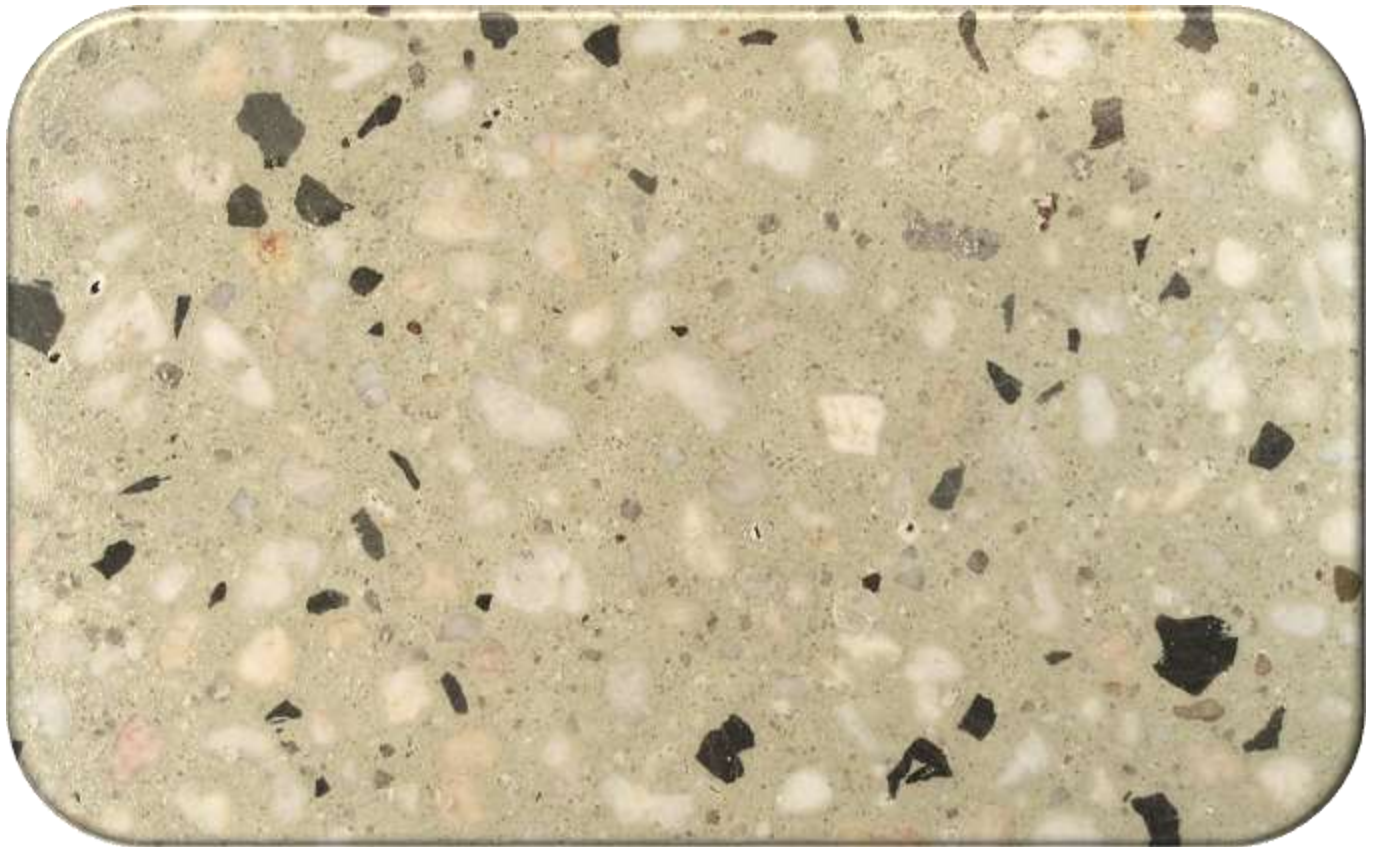

PRODUCT NAME:

SYRIAN 91 IVORY

PRODUCT CODE:

PSWSYR91IV

DESCRIPTION:

Large rounded white/orange pebble blended with  
Bluestone and set in an off white cement base.

SPECIFICATION:

32MPa Off white cement base + shrinkage control  
No added colour

ADDITIONAL CODES:

STONE CHARACTERISTICS OUTSIDE PHOTO RANGE MAY VARY

There are likely to be variations in consistency of colours and textures, appearance and quality in the finished product of the hardened concrete, as the raw ingredients are natural and subject to variations beyond our control. Whilst every effort has been made to match the colours in the preparation of this document, reproductive processes will alter the actual appearance in the concrete products to varying degrees.