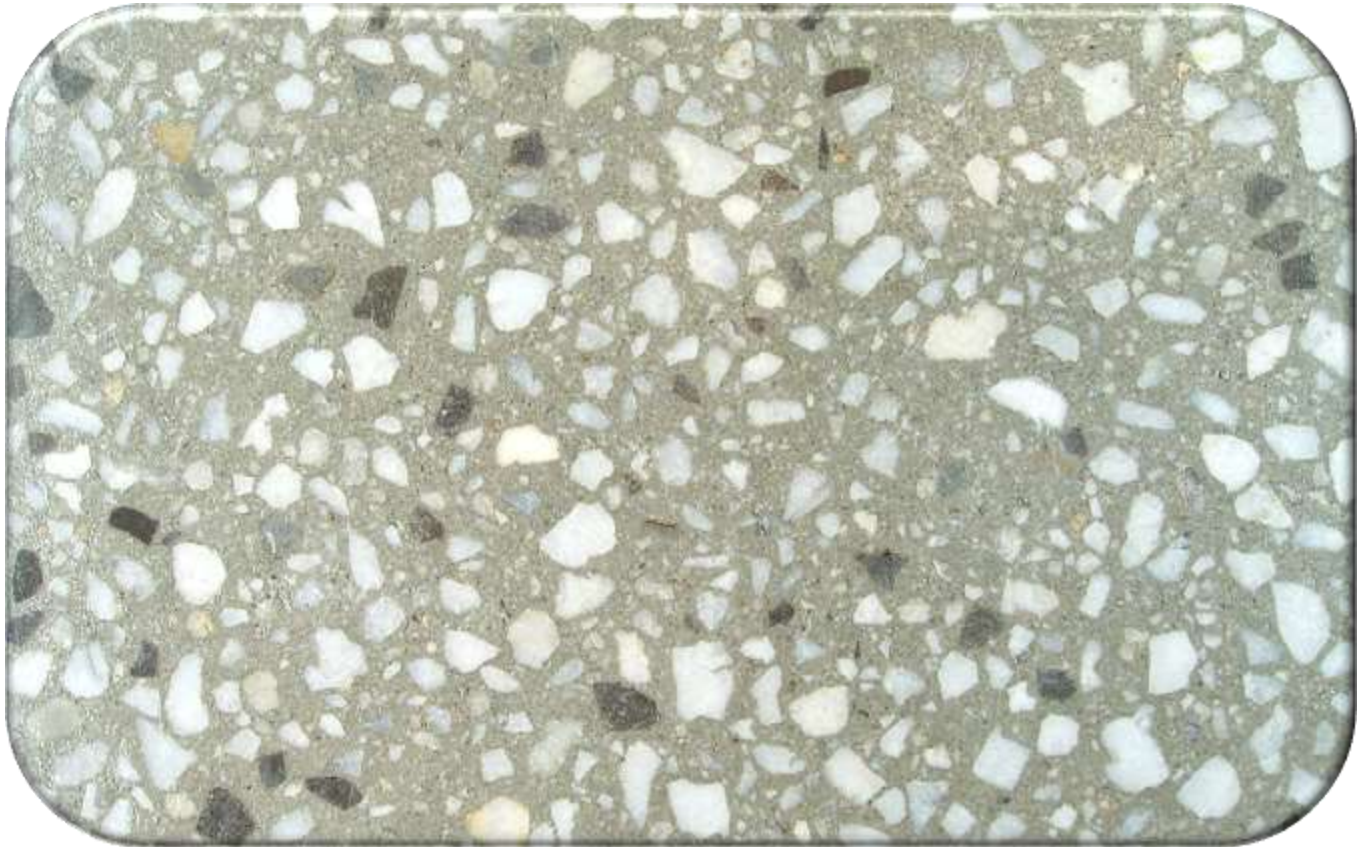

PRODUCT NAME:

BLIZZARD 91 ASH

PRODUCT CODE:

PSXBLIZ91AS

DESCRIPTION:

Crushed milky white quartz blended with traditional bluestone and set in an ash grey cement base.

SPECIFICATION:

32MPa Grey cement base with shrinkage control
No added colour

ADDITIONAL CODES: .

STONE CHARACTERISTICS OUTSIDE PHOTO RANGE MAY VARY

There are likely to be variations in consistency of colours and textures, appearance and quality in the finished product of the hardened concrete, as the raw ingredients are natural and subject to variations beyond our control. Whilst every effort has been made to match the colours in the preparation of this document, reproductive processes will alter the actual appearance in the concrete products to varying degrees.