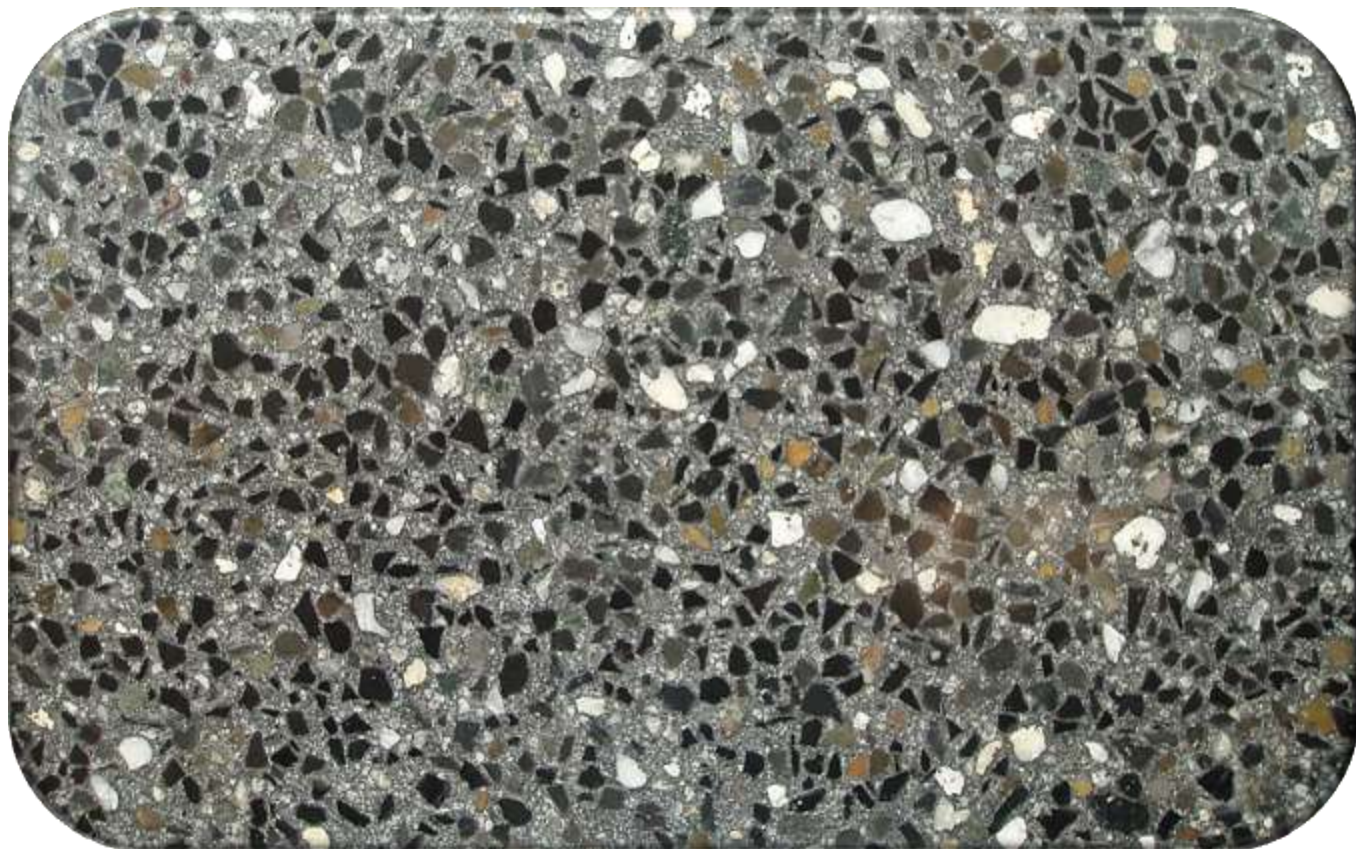

PRODUCT NAME:

MERIDIAN DELTA 37 BLACK

PRODUCT CODE:

PSXMERD37BK

DESCRIPTION:

A blend of small cream/grey pebbles with crushed bluestone set in a grey cement and Black pigment base.

SPECIFICATION:

Grey cement base with shrinkage control
BLACK colour added

ADDITIONAL CODES:

OXBLK (Full dose of Black pigment)

STONE CHARACTERISTICS OUTSIDE PHOTO RANGE MAY VARY

There are likely to be variations in consistency of colours and textures, appearance and quality in the finished product of the hardened concrete, as the raw ingredients are natural and subject to variations beyond our control. Whilst every effort has been made to match the colours in the preparation of this document, reproductive processes will alter the actual appearance in the concrete products to varying degrees.