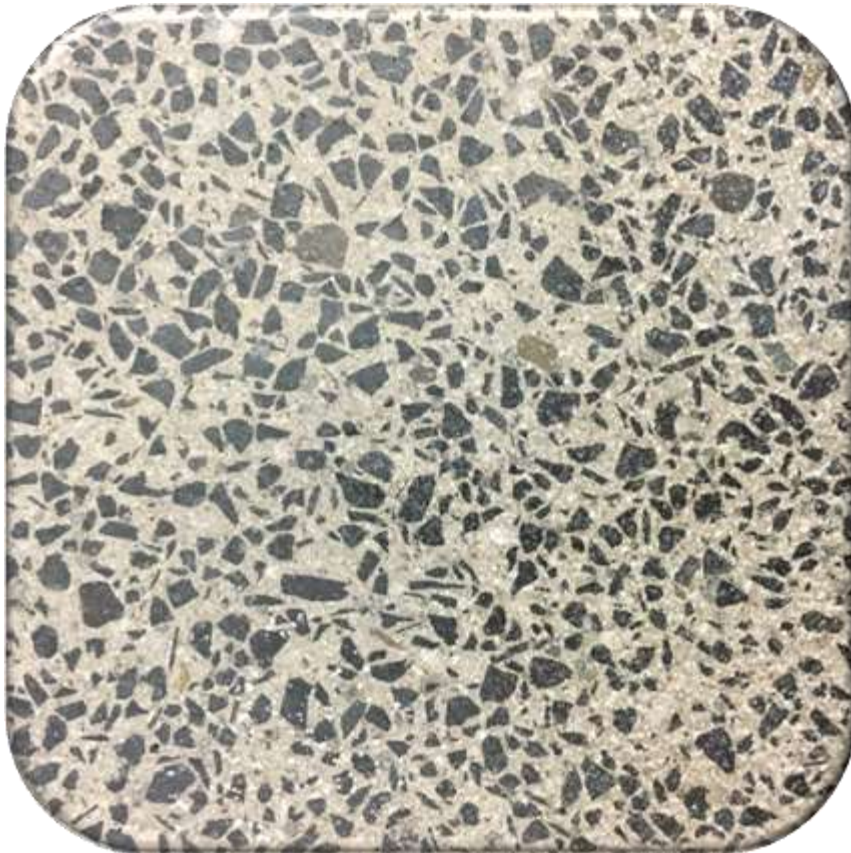

PRODUCT NAME:

PWMA DELTA 37 ASH

PRODUCT CODE:

PSXPUMD37AS

DESCRIPTION:

A blend of different size bluestone set in grey cement base.

SPECIFICATION:

Grey cement base with shrinkage control
No added colour

ADDITIONAL CODES:

.

STONE CHARACTERISTICS OUTSIDE PHOTO RANGE MAY VARY

There are likely to be variations in consistency of colours and textures, appearance and quality in the finished product of the hardened concrete, as the raw ingredients are natural and subject to variations beyond our control. Whilst every effort has been made to match the colours in the preparation of this document, reproductive processes will alter the actual appearance in the concrete products to varying degrees.