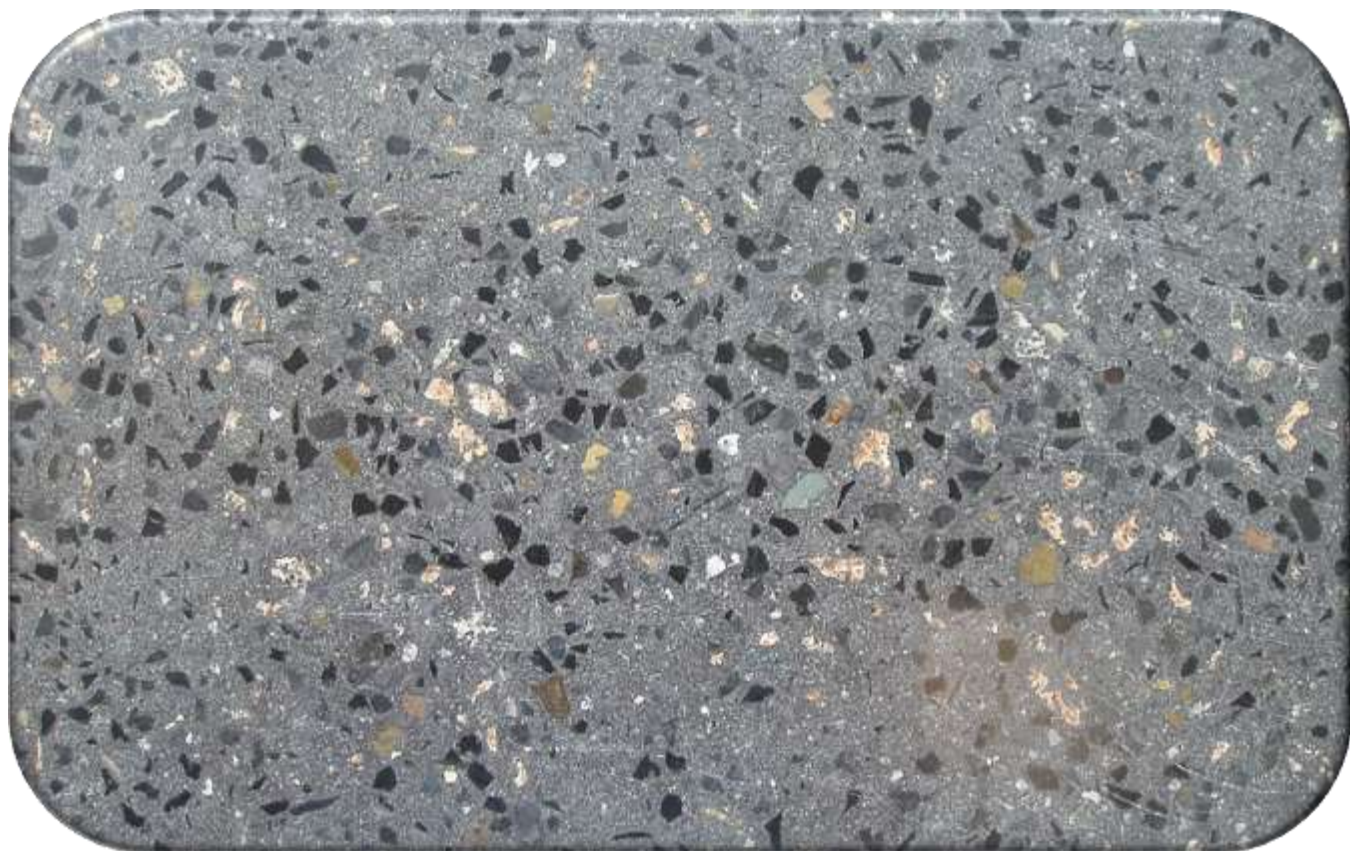

PRODUCT NAME: **ZAMBIA DELTA 334 BLACK**

PRODUCT CODE: PSXZBAD334BK

DESCRIPTION: Traditional crushed Bluestone blended with Bronze/grey granite and set in grey cement base with addition of BLACK colour.

SPECIFICATION: 32MPa Grey cement base with shrinkage control
BLACK colour

ADDITIONAL CODES: OXBLK (Full dose of Black pigment)

STONE CHARACTERISTICS OUTSIDE PHOTO RANGE MAY VARY

There are likely to be variations in consistency of colours and textures, appearance and quality in the finished product of the hardened concrete, as the raw ingredients are natural and subject to variations beyond our control. Whilst every effort has been made to match the colours in the preparation of this document, reproductive processes will alter the actual appearance in the concrete products to varying degrees.